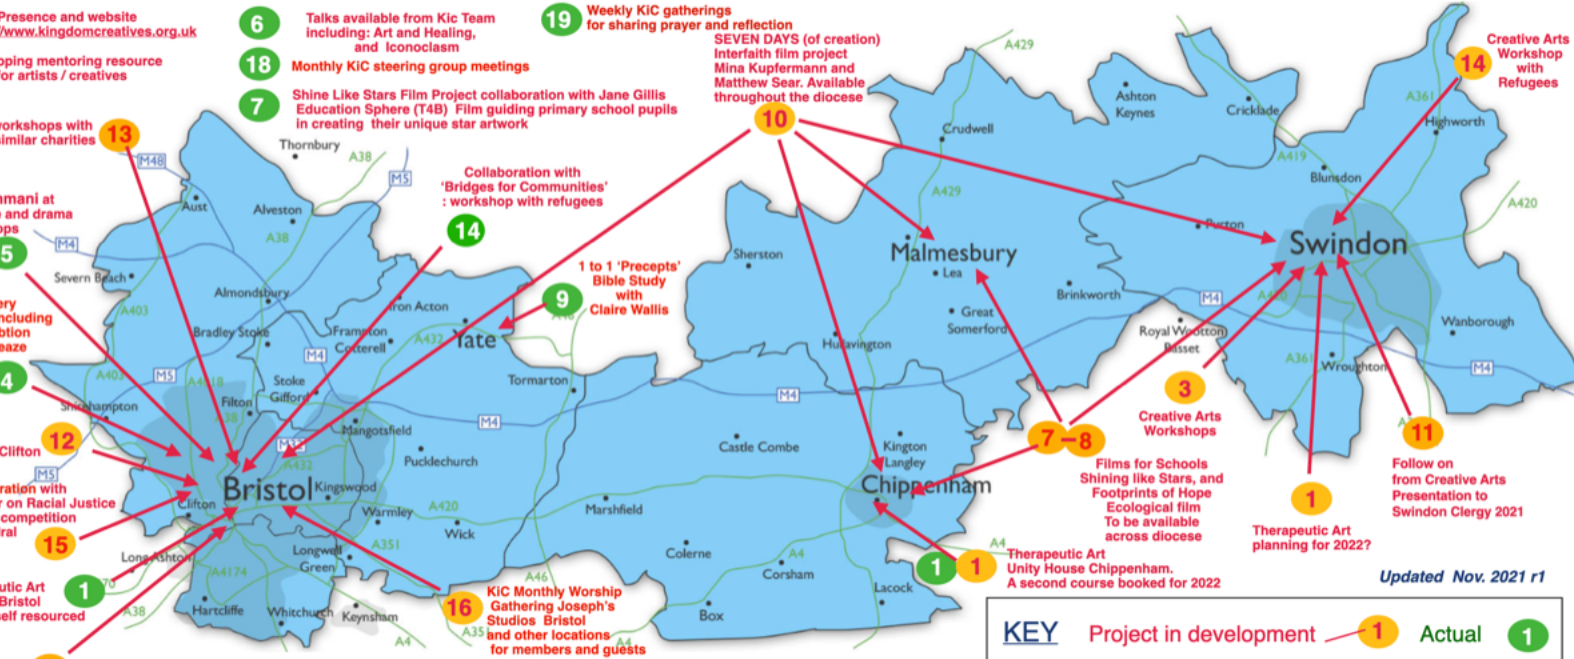

DESTINATIONS 2022

January 2022 update

- **2** Media Presence and website <https://www.kingdomcreatives.org.uk>
- **17** Developing mentoring resource for artists / creatives

- **6** Talks available from Kic Team including: Art and Healing, and Iconoclasm
- **18** Monthly KIC steering group meetings
- **7** Shine Like Stars Film Project collaboration with Jane Gillis Education Sphere (T4B) Film guiding primary school pupils in creating their unique star artwork

- **19** Weekly KIC gatherings for sharing prayer and reflection
- **10** SEVEN DAYS (of creation) Interfaith film project Mina Kupfermann and Matthew Sear. Available throughout the diocese

Creative arts workshops with Beloved and similar charities

Theatre #lifewithmani at Trinity College and drama Workshops

Hazeinut Farm and City Deanery Collaboration including art gallery exhibition St Peter's Henleaze January 2022

Poetry Slam Christ Church Clifton

Possible collaboration with Bishop's Advisor on Racial Justice following poetry competition at Bristol Cathedral

Therapeutic Art Inhope Bristol on going and self resourced

8 Footprints of Hope Ecological Film schools project to now follow Shine Like Stars now seeking Arts Council grant

9 1 to 1 'Precepts' Bible Study with Claire Wallis

16 KIC Monthly Worship Gathering Joseph's Studios Bristol and other locations for members and guests

1 Therapeutic Art Genesis Bath ongoing and now self funded

KEY Project in development **1** Actual **1**
Event Type Number. (See Projects Review Chart) → Location

NETWORK

Updated Nov. 2021 r1